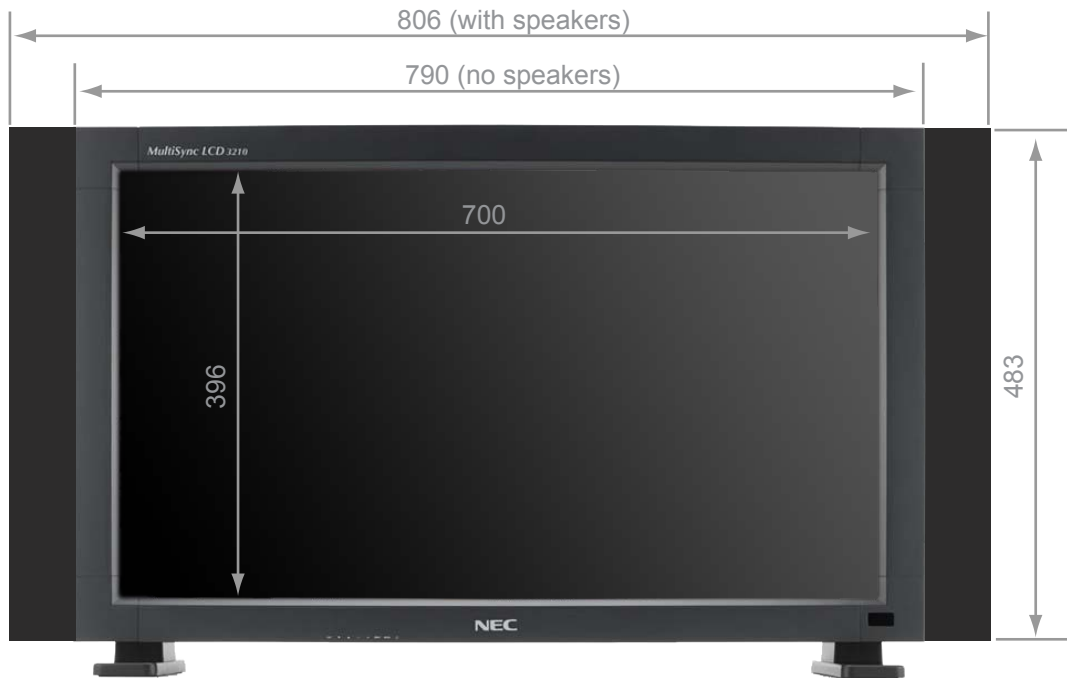

NEC MultiSync LCD3210 32" LCD Screen

Dimensions in millimeters

Maximum resolution	1600 x 1200
Native resolution	1360 x 768
Net Weight	16.4 kg
Size (inc. stand)	790 x 510 x 200 mm (no speakers)
Power Requirement	220 - 240 AC, 50/60 Hz
Power Consumption	54W @ 240V
Connections	DVI-D, VGA, 5 x BNC
Standard Accessories	Speakers (removable) Remote Control VGA cable Minijack audio cable Video Loom Mains Lead Desk stand
Optional Accessories	Wall mounting brackets Unicol static stand (with shelf if needed) Extra cables

Please allow 50mm behind unit for cabling. Minimum clearance hole for cable runs is 50mm Dia.

Aztec Event Services Ltd.

Units 1-2, Falcon Business Centre,
14 Wandle Way, Mitcham, Surrey, CR4 4FG, UK
Tel: (+44) (0) 20 8687 3340
Fax: (+44) (0) 20 7100 1609
email: sales@aztecuk.net
website: www.aztecuk.net