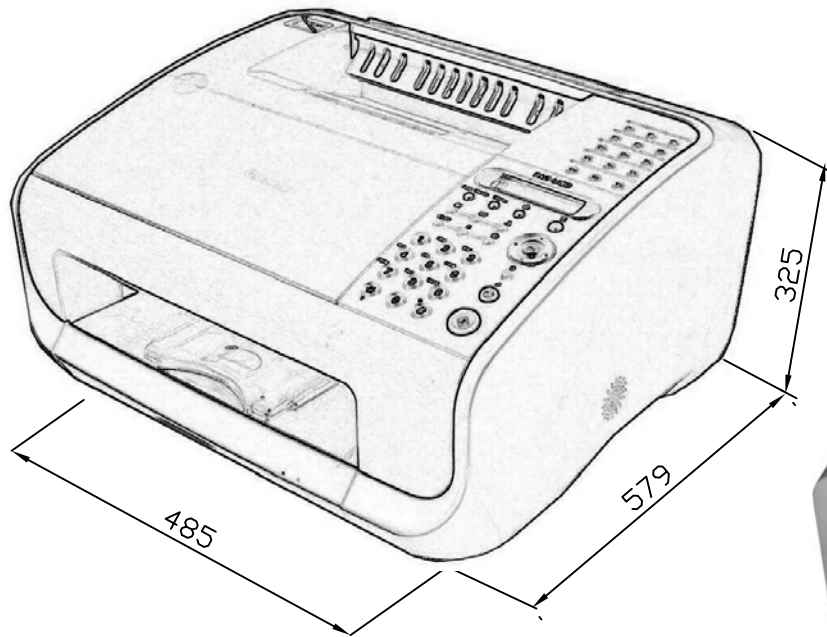

Canon L120
Laserjet Fax machine

aztec

REAR VIEW

Dimensions in millimetres

Printer

Type:	Monochrome Laser
Print Speed:	12 ppm max (letter)
Print Resolution:	600 x 600 dpi (max)
Paper Sizes:	Letter, Legal, A4
Maximum Paper Size:	150 Sheets

Facsimile

Modem Speed:	33.6 Kbps
Transmission Speed:	3 sec/page (approx)
Transmission/Reception Memory:	340 pages (16 MB)
Receive Options:	Fax Only, Manual, Answering, DRPD, Fax/Tel Switch
Dialing:	15 Speed Dials, 100 Coded Dials Up to 50 Destinations
Polling Reception:	Yes
Fax Resolution:	Super Fine: 203 x 391 dpi Fine: 203 x 196 dpi Standard: 203 x 98 dpi
Automatic Document Feeder (ADF):	30 Sheets (letter)

Standard Interface:	USB
Power Consumption:	700W max, 9W standby

Dimensions (W x D x H)	485 x 579 x 325 mm (with attachment) 399 x 386 x 221 mm (without attachment)
------------------------	---

Weight:	9.2 Kgs
---------	---------

Accessories Included:	Power Cable, Wiring, Telephone Handset
-----------------------	--

Please allow 50mm behind unit for cabling. Minimum clearance hole for cable runs is 50mm Dia.

Aztec Event Services Ltd