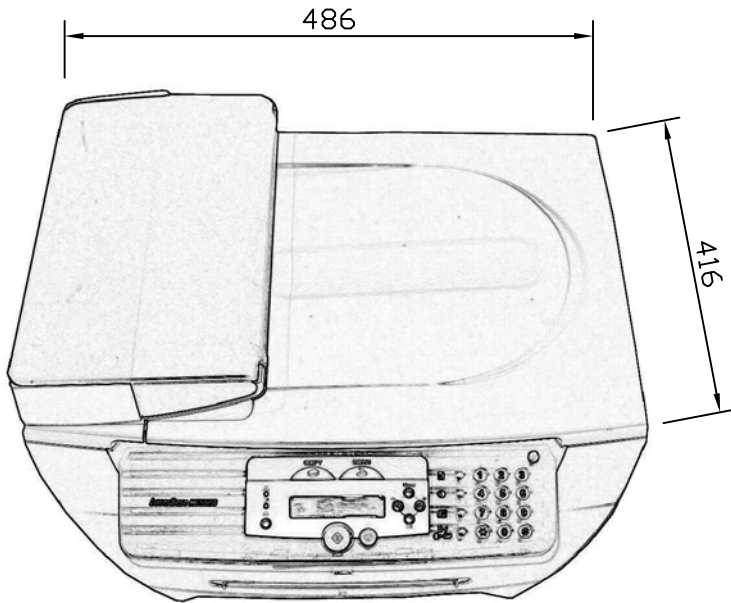

Canon LaserBase MF-5630 Printer Scanner Copier

REAR VIEW

Dimensions in millimetres

Device Type: Laser Printer (monochrome)
Laser Fax
Laser Photo Copier (digital)
Colour Scanner

Max Copying Speed: 18 ppm max
Max Copying Resolution: 600 x 600 dpi (max)
Max Printing Speed: 18 ppm (max)
Max Printing Resolution: 600 x 600 dpi (max)
Scanning: 1200 x 2400 dpi
Document Feeder Capacity: 50 sheets
Max Media Size: Legal (216 x 356 mm)
Media Type: Envelopes, plain paper
Standard Media Capacity: 250 sheets
Connection: Hi-Speed USB
Telephone In /Out

Dimensions (WxDxH): 486 x 416 x 442 mm
Weight: 13.5 kg

Power Connection: 200-240 VAC, 50/60Hz
Power Consumption: 650 W max (durin printing)

Standard Accesories: Paper tray
Power cable
Telephone wire
Spare ink

Please allow 50mm behind unit for cabling. Minimum clearance hole for cable runs is 50mm Dia.

Aztec Event Services Ltd
Units 1-2, Falcon Business Centre,
Wandle Way, Mitcham, Surrey, CR4 4NB, UK
Tel: (+44) (0)20-8687.3340
Fax: (+44) (0)20-7100.1609
email: sales@aztecuk.net
website: www.aztecuk.net