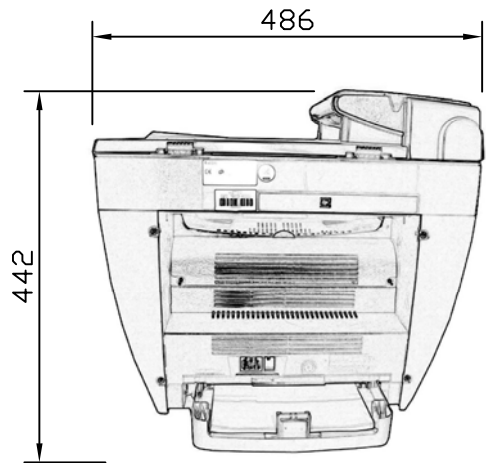

Canon LaserBase MF-5630 Printer Scanner Copier

REAR VIEW

Dimensions in millimetres

Device Type: Laser Printer (monochrome)
Laser Fax
Laser Photo Copier (digital)
Colour Scanner

Max Copying Speed: 18 ppm max
Max Copying Resolution: 600 x 600 dpi (max)
Max Printing Speed: 18 ppm (max)
Max Printing Resolution: 600 x 600 dpi (max)
Scanning: 1200 x 2400 dpi
Document Feeder Capacity: 50 sheets
Max Media Size: Legal (216 x 356 mm)
Media Type: Envelopes, plain paper
Standard Media Capacity: 250 sheets
Connection: Hi-Speed USB
Telephone In /Out

Dimensions (WxDxH): 486 x 416 x 442 mm
Weight: 13.5 kg

Power Connection: 200-240 VAC, 50/60Hz
Power Consumption: 650 W max (durin printing)

Standard Accesories: Paper tray
Power cable
Telephone wire
Spare ink

Please allow 50mm behind unit for cabling. Minimum clearance hole for cable runs is 50mm Dia.

Aztec Event Services Ltd
Units 1-2, Falcon Business Centre,
Wandle Way, Mitcham, Surrey, CR4 4NB, UK
Tel: (+44) (0)20-8687.3340
Fax: (+44) (0)20-7100.1609
email: sales@aztecuk.net
website: www.aztecuk.net