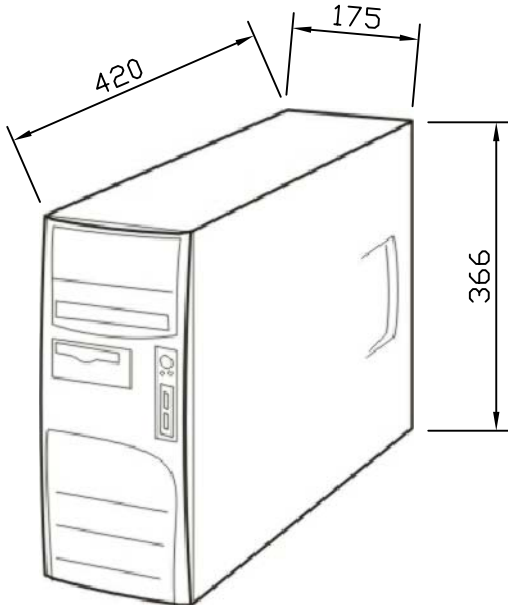

HP Compaq D-6100 Microtower

aztec

REAR VIEW

Dimensions in millimetres

CPU:	2.8GHz Intel Pentium 4
Hard Drive Capacity:	80GB
RAM Memory:	512MB
Graphics:	128MB integrated Graphics adapter
Connections:	6 x USB, 1 x COM Ports, Parallel Port, Keyboard Port, Mouse Port, Mic In, Audio Out 10/100 Input, Front Panel Headphone and Mic Output
Standard Accessories:	Onboard Sound Floppy Disk Drive CD/DVD ROM Drive Keyboard Mouse
Cable Lengths:	Keyboard = 2440mm Mouse = 1840mm
Power Connection:	240V 50Hz IEC 13Amp Rear Panel
Power Consumption:	300W max
Net Weight:	13kg
Size (WxDxH):	175 x 420 x 366 mm

Please allow 50mm behind unit
for cabling. Minimum clearance
hole for cable runs is 50mm Dia.

Aztec Event Services Ltd
Units 1-2, Falcon Business Centre,
Wandle Way, Mitcham, Surrey, CR4 4NB, UK
Tel: (+44) (0)20-8687.3340
Fax: (+44) (0)20-7100.1609
email: sales@aztecuk.net
website: www.aztecuk.net