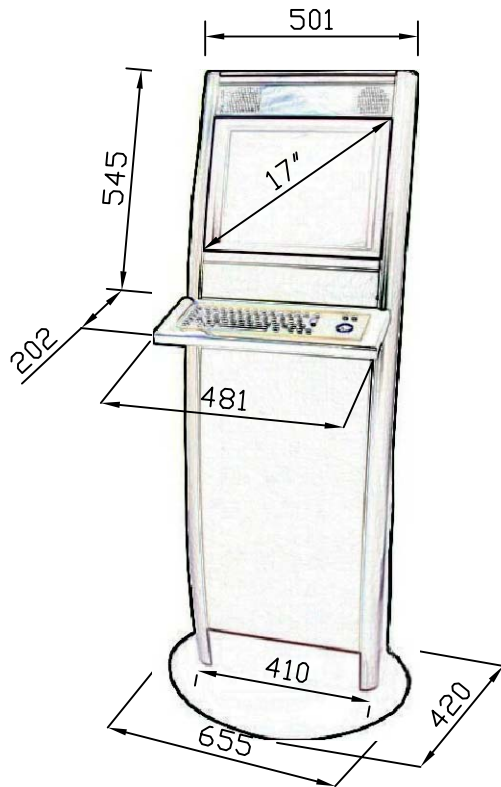

# CYBERPOD III

Dimensions in millimetres

Internet Connectivity:	If required will include, either Wireless Adaptor, ISDN Router or ISDN/56K Dial up Modem
PC Specification:	Pentium 4, 3.0Gb ,512Mb RAM, 40G Hard Drive, 10/100 Network Port, External USB and LAN Adaptor
Touch Screen Display:	17" TFT LCD Maximum Resolution of 1024 x 768 @ 60Hz
Speakers:	2x Integral TFT Speakers
Power Connection:	AC 220-240V, 50Hz 1A
Power Consumption:	Normal = 80Watts, Stand-by / Suspend = 8 Watts
Net Weight:	80kg
Weight in Flight Case:	135Kg
Flight Case Dimensions:	W=740 , H=655 , D=1740

Please allow 50mm behind unit for cabling. Minimum clearance hole for cable runs is 50mm Dia.

**Aztec Event Services Ltd**  
 Units 1-2, Falcon Business Centre,  
 Wandle Way, Mitcham, Surrey, CR4 4NB, UK  
 Tel: (+44) (0)20-8687.3340  
 Fax: (+44) (0)20-7100.1609  
 email: sales@aztecuk.net  
 website: www.aztecuk.net