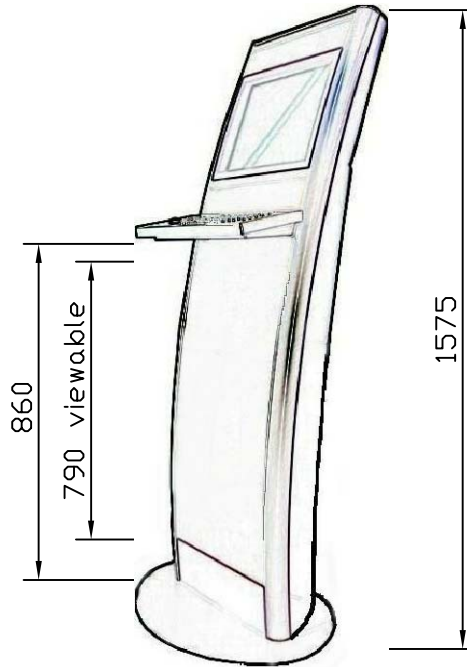

# CYBERPOD III

Dimensions in millimetres

Internet Connectivity:	If required will include, either Wireless Adaptor, ISDN Router or ISDN/56K Dial up Modem
PC Specification:	Pentium 4, 3.0Gb ,512Mb RAM, 40G Hard Drive, 10/100 Network Port, External USB and LAN Adaptor
Touch Screen Display:	17" TFT LCD Maximum Resolution of 1024 x 768 @ 60Hz
Speakers:	2x Integral TFT Speakers
Power Connection:	AC 220-240V, 50Hz 1A
Power Consumption:	Normal = 80Watts, Stand-by / Suspend = 8 Watts
Net Weight:	80kg
Weight in Flight Case:	135Kg
Flight Case Dimensions:	W=740 , H=655 , D=1740

Please allow 50mm behind unit for cabling. Minimum clearance hole for cable runs is 50mm Dia.

**Aztec Event Services Ltd**  
 Units 1-2, Falcon Business Centre,  
 Wandle Way, Mitcham, Surrey, CR4 4NB, UK  
 Tel: (+44) (0)20-8687.3340  
 Fax: (+44) (0)20-7100.1609  
 email: sales@aztecuk.net  
 website: www.aztecuk.net