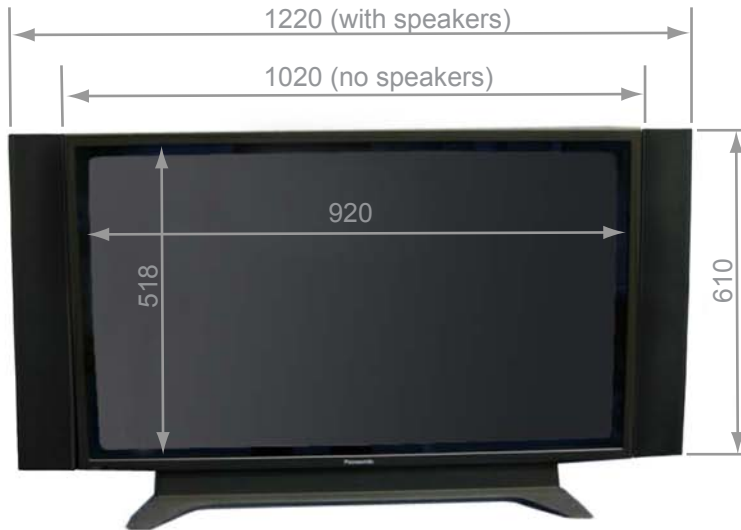

Panasonic TH-42 HD 42" Full HD Plasma Screen

aztec

Dimensions in millimeters

Maximum resolution	1920 x 1080
Native resolution	1920 x 1080
Net Weight	29 kg
Weight in Flight Case	57 kg
Size in Flight Case	1180 x 990 x 550 mm
Power Requirement	220 - 240 AC, 50/60 Hz
Power Consumption	295W @ 240V
Connections	DVI, VGA
Standard Accessories	Speakers (removable) Remote Control VGA cable Minijack audio cable Video Loom Mains Lead
Optional Accessories	HDMI card Component Input card Wall mounting brackets Unicol static stand (with shelf if needed) Desk stand Extra cables

Please allow 50mm behind unit for cabling. Minimum clearance hole for cable runs is 50mm Dia.

Aztec Event Services Ltd.

Units 1-2, Falcon Business Centre,
14 Wandle Way, Mitcham, Surrey, CR4 4FG, UK
Tel: (+44) (0) 20 8687 3340
Fax: (+44) (0) 20 7100 1609
email: sales@aztecuk.net
website: www.aztecuk.net