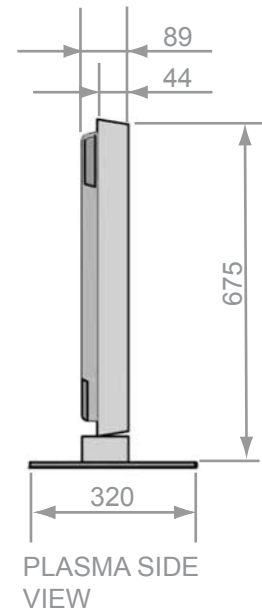

Panasonic TH-42 HD 42" Full HD Plasma Screen

aztec

Dimensions in millimeters

Maximum resolution	1920 x 1080
Native resolution	1920 x 1080
Net Weight	29 kg
Weight in Flight Case	57 kg
Size in Flight Case	1180 x 990 x 550 mm
Power Requirement	220 - 240 AC, 50/60 Hz
Power Consumption	295W @ 240V
Connections	DVI, VGA
Standard Accessories	Speakers (removable) Remote Control VGA cable Minijack audio cable Video Loom Mains Lead
Optional Accessories	HDMI card Component Input card Wall mounting brackets Unicol static stand (with shelf if needed) Desk stand Extra cables

Please allow 50mm behind unit for cabling. Minimum clearance hole for cable runs is 50mm Dia.

Aztec Event Services Ltd.

Units 1-2, Falcon Business Centre,
14 Wandle Way, Mitcham, Surrey, CR4 4FG, UK
Tel: (+44) (0) 20 8687 3340
Fax: (+44) (0) 20 7100 1609
email: sales@aztecuk.net
website: www.aztecuk.net