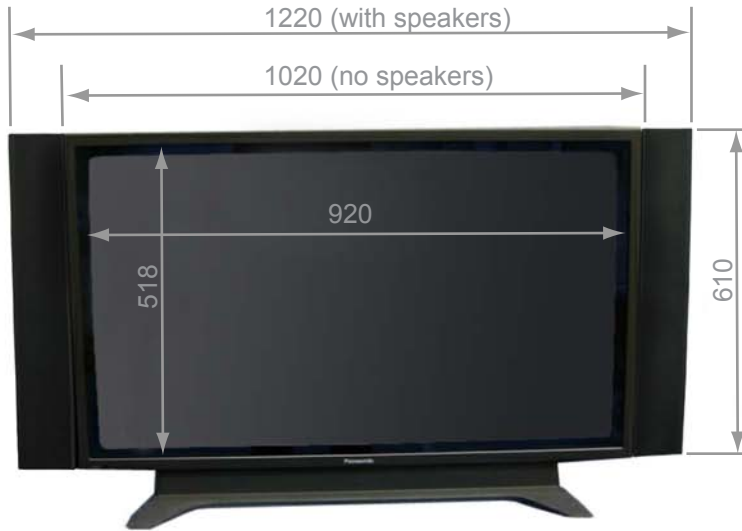

Panasonic TH-42 WD 42" Plasma Screen

aztec

Dimensions in millimeters

Maximum resolution	1600 x 1200 (compressed)
Native resolution	852 x 482
Net Weight	29 kg
Weight in Flight Case	57 kg
Size in Flight Case	1180 x 990 x 550 mm
Power Requirement	220 - 240 AC, 50/60 Hz
Power Consumption	295W @ 240V
Connections	Composite, S-Video, VGA, BNC RGB & RGBHV
Standard Accessories	Speakers (removable) Remote Control VGA cable Minijack audio cable Video Loom Mains Lead
Optional Accessories	Wall mounting brackets Unicol static stand (with shelf if needed) Desk stand Extra cables

Please allow 50mm behind unit for cabling. Minimum clearance hole for cable runs is 50mm Dia.

Aztec Event Services Ltd.

Units 1-2, Falcon Business Centre,
14 Wandle Way, Mitcham, Surrey, CR4 4FG, UK
Tel: (+44) (0) 20 8687 3340
Fax: (+44) (0) 20 7100 1609
email: sales@aztecuk.net
website: www.aztecuk.net