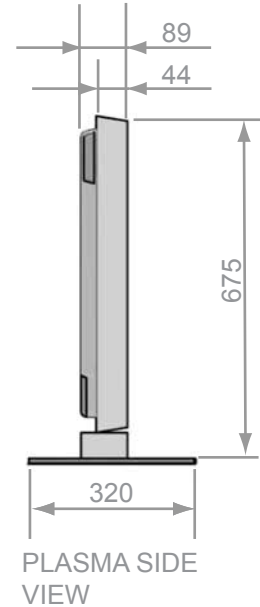

Panasonic TH-42 WD 42" Plasma Screen

aztec

Dimensions in millimeters

Maximum resolution	1600 x 1200 (compressed)
Native resolution	852 x 482
Net Weight	29 kg
Weight in Flight Case	57 kg
Size in Flight Case	1180 x 990 x 550 mm
Power Requirement	220 - 240 AC, 50/60 Hz
Power Consumption	295W @ 240V
Connections	Composite, S-Video, VGA, BNC RGB & RGBHV
Standard Accessories	Speakers (removable) Remote Control VGA cable Minijack audio cable Video Loom Mains Lead
Optional Accessories	Wall mounting brackets Unicol static stand (with shelf if needed) Desk stand Extra cables

Please allow 50mm behind unit for cabling. Minimum clearance hole for cable runs is 50mm Dia.

Aztec Event Services Ltd.

Units 1-2, Falcon Business Centre,
14 Wandle Way, Mitcham, Surrey, CR4 4FG, UK
Tel: (+44) (0) 20 8687 3340
Fax: (+44) (0) 20 7100 1609
email: sales@aztecuk.net
website: www.aztecuk.net