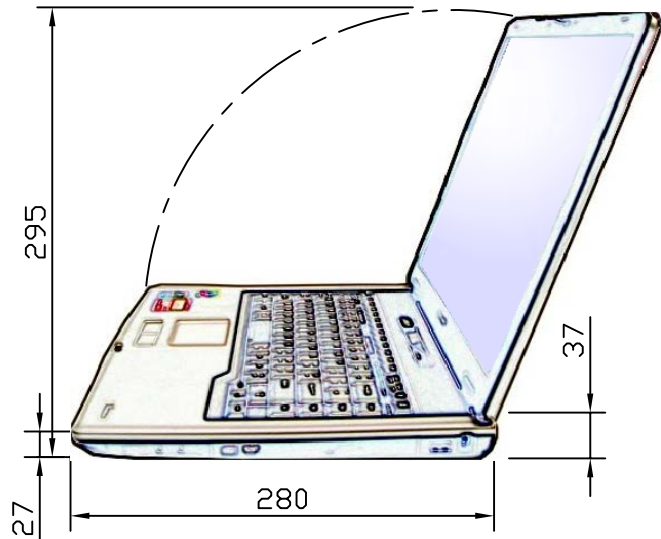

Toshiba Tecra A3

Intel Centrino Laptop Computer

aztec

Dimensions in millimetres

Screen Size:	15" Colour TFT
Maximum Resolution:	1600 x 1200
Resident Resolution:	1024 x 768
CPU:	Centrino 1.86 GHz
Hard-Drive Memory:	80GB
RAM Memory:	512MB DDR SDRAM
Graphics:	64MB Intel GMA 900
Standard Accessories:	CD-RW/DVD-ROM Drive, 56k V90 Modem, Mouse, Soft Carry Case
Connections:	15Pin D-Sub, Parallel Port, Audio In/Out Ports, 2 x USB, Network Rj45, 1 x PCMCIA Slot, Rj11 Modem input, WiFi
Power Connection:	15VDC PSU + IEC 100 - 240V 50/60Hz to PSU
Power Consumption:	3Amps @ 240V = 720Watts
Net Weight:	2.7kg
Weight in Flight Case:	7.2kg
Optional Accessories:	Flight Case

Please allow 50mm behind unit for cabling. Minimum clearance hole for cable runs is 50mm Dia.

Aztec Event Services Ltd
 Units 1-2, Falcon Business Centre,
 Wandle Way, Mitcham, Surrey, CR4 4NB, UK
 Tel: (+44) (0)20-8687.3340
 Fax: (+44) (0)20-7100.1609
 email: sales@aztecuk.net
 website: www.aztecuk.net