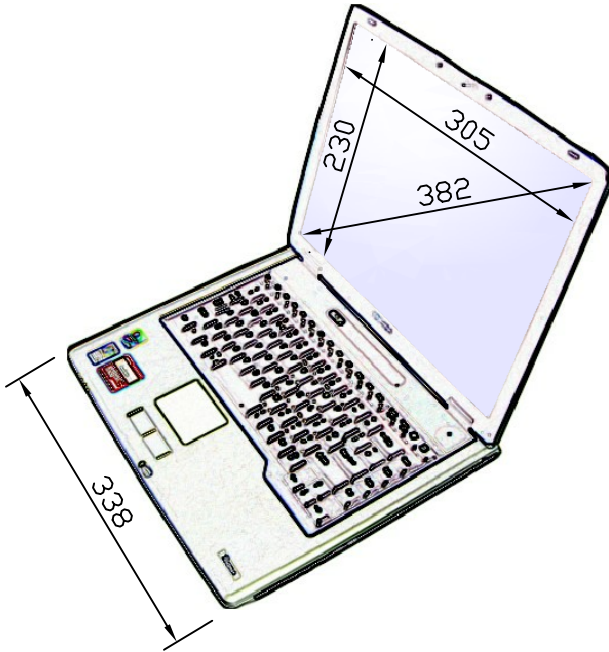

Toshiba Tecra A3

Intel Centrino Laptop Computer

aztec

Dimensions in millimetres

Screen Size:	15" Colour TFT
Maximum Resolution:	1600 x 1200
Resident Resolution:	1024 x 768
CPU:	Centrino 1.86 GHz
Hard-Drive Memory:	80GB
RAM Memory:	512MB DDR SDRAM
Graphics:	64MB Intel GMA 900
Standard Accessories:	CD-RW/DVD-ROM Drive, 56k V90 Modem, Mouse, Soft Carry Case
Connections:	15Pin D-Sub, Parallel Port, Audio In/Out Ports, 2 x USB, Network Rj45, 1 x PCMCIA Slot, Rj11 Modem input, WiFi
Power Connection:	15VDC PSU + IEC 100 - 240V 50/60Hz to PSU
Power Consumption:	3Amps @ 240V = 720Watts
Net Weight:	2.7kg
Weight in Flight Case:	7.2kg
Optional Accessories:	Flight Case

Please allow 50mm behind unit for cabling. Minimum clearance hole for cable runs is 50mm Dia.

Aztec Event Services Ltd
 Units 1-2, Falcon Business Centre,
 Wandle Way, Mitcham, Surrey, CR4 4NB, UK
 Tel: (+44) (0)20-8687.3340
 Fax: (+44) (0)20-7100.1609
 email: sales@aztecuk.net
 website: www.aztecuk.net